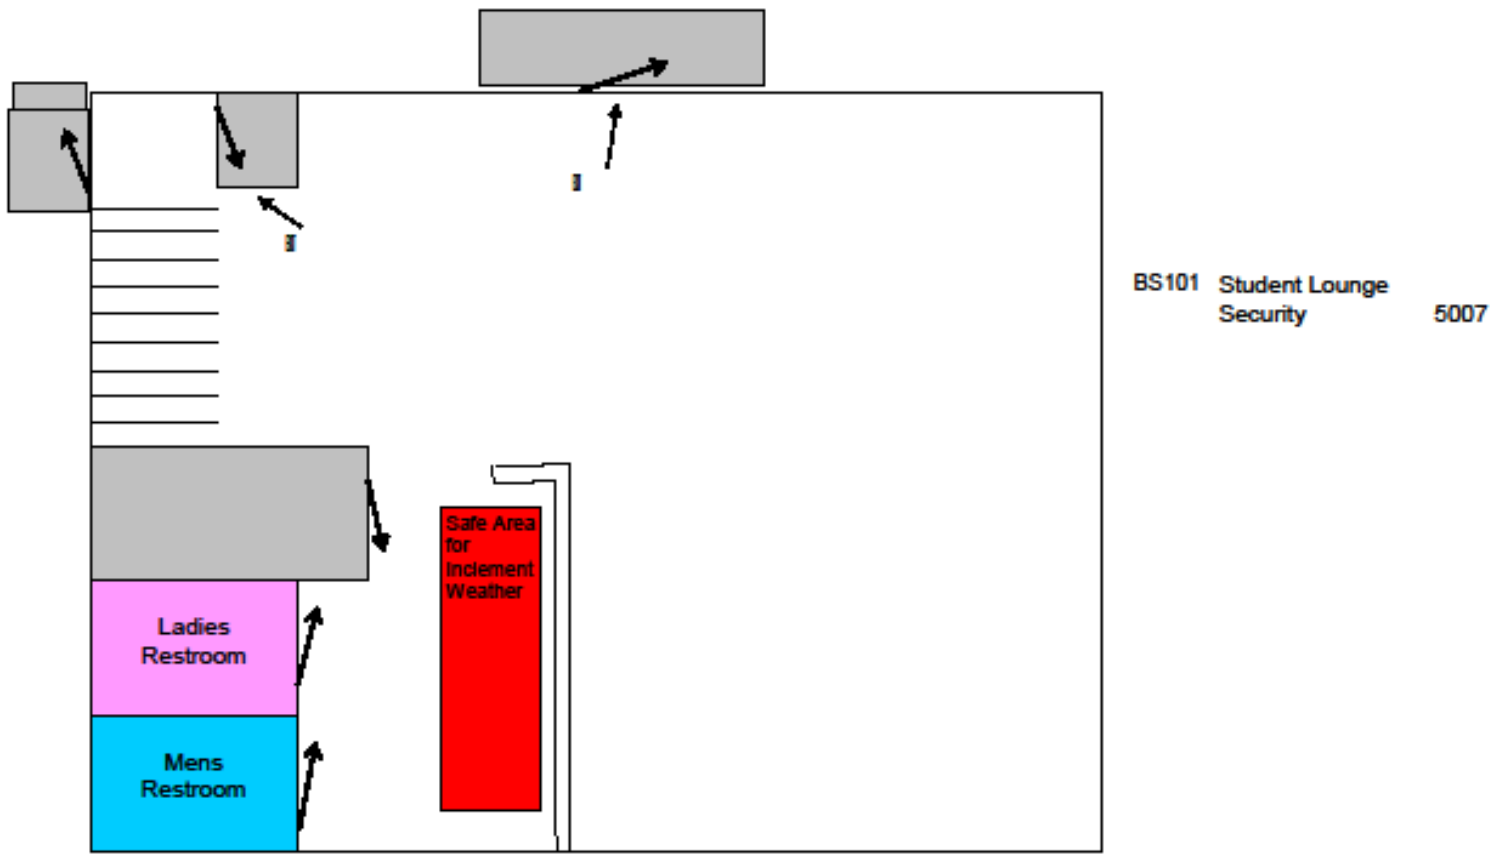

**Memphis Theological Seminary
Sever Weather Safe Areas**

Brown - Shannon Hall
First Floor

EW / 5-12

**Memphis Theological Seminary
Sever Weather Safe Areas**

Founders Hall
First Floor

Red Indicates Safe Areas

EW / 5-12

**Memphis Theological Seminary
Sever Weather Safe Areas**

- C101 Class Room
- C102 Class Room
- C103 / 5808
- C104 Kitchen

Red Indicates Safe Area

Cumberland Hall
First Floor

EW/5-12

**Memphis Theological Seminary
Sever Weather Safe Areas**

**Hilliard Hall
First Floor**

Memphis Theological Seminary Sever Weather Safe Areas