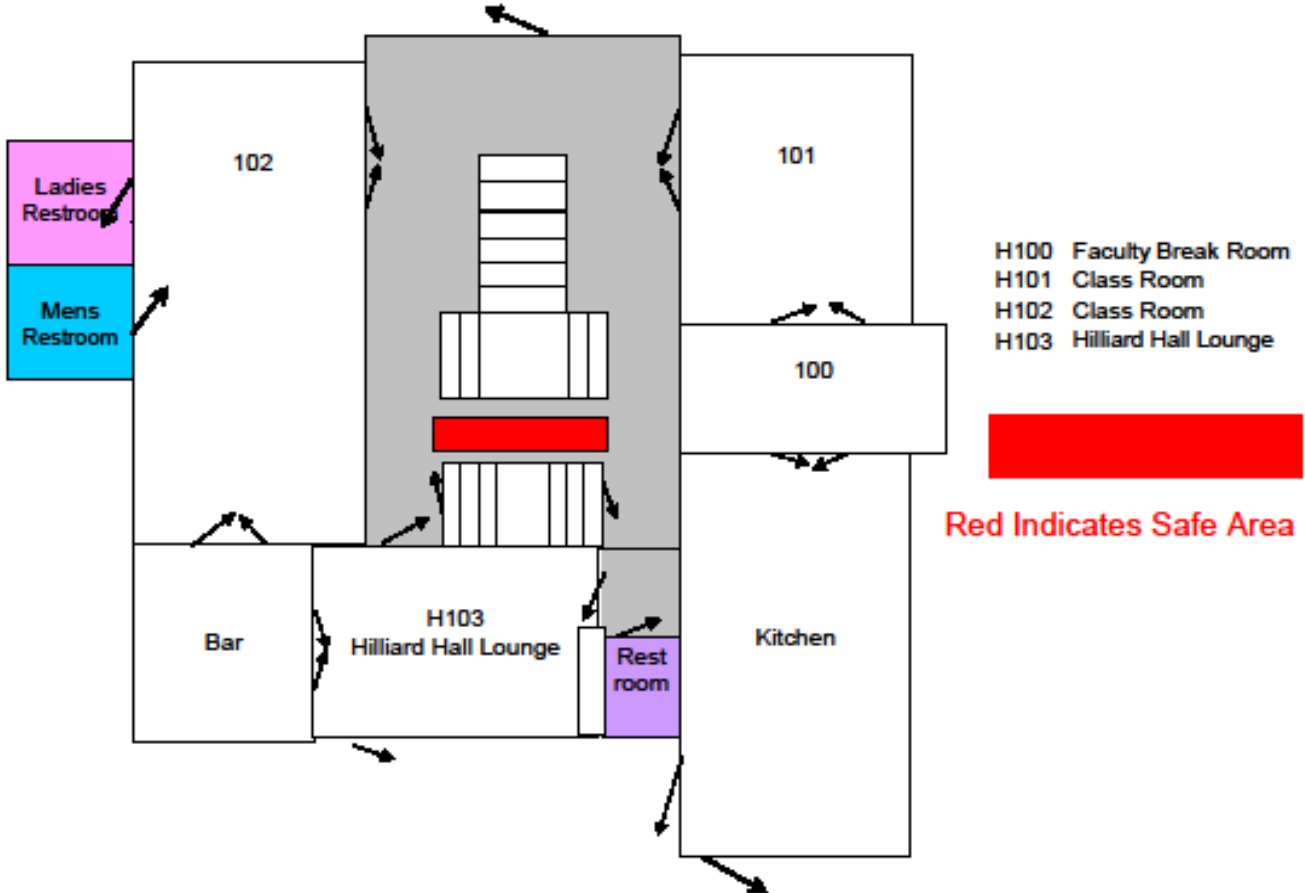

**Memphis Theological Seminary
Sever Weather Safe Areas**

Brown - Shannon Hall
First Floor

EW / 5-12

**Memphis Theological Seminary
Sever Weather Safe Areas**

Founders Hall
First Floor

Red Indicates Safe Areas

EW / 5-12

**Memphis Theological Seminary
Sever Weather Safe Areas**

- C101 Class Room
- C102 Class Room
- C103 / 5808
- C104 Kitchen

Red Indicates Safe Area

Cumberland Hall
First Floor

EW/5-12

**Memphis Theological Seminary
Sever Weather Safe Areas**