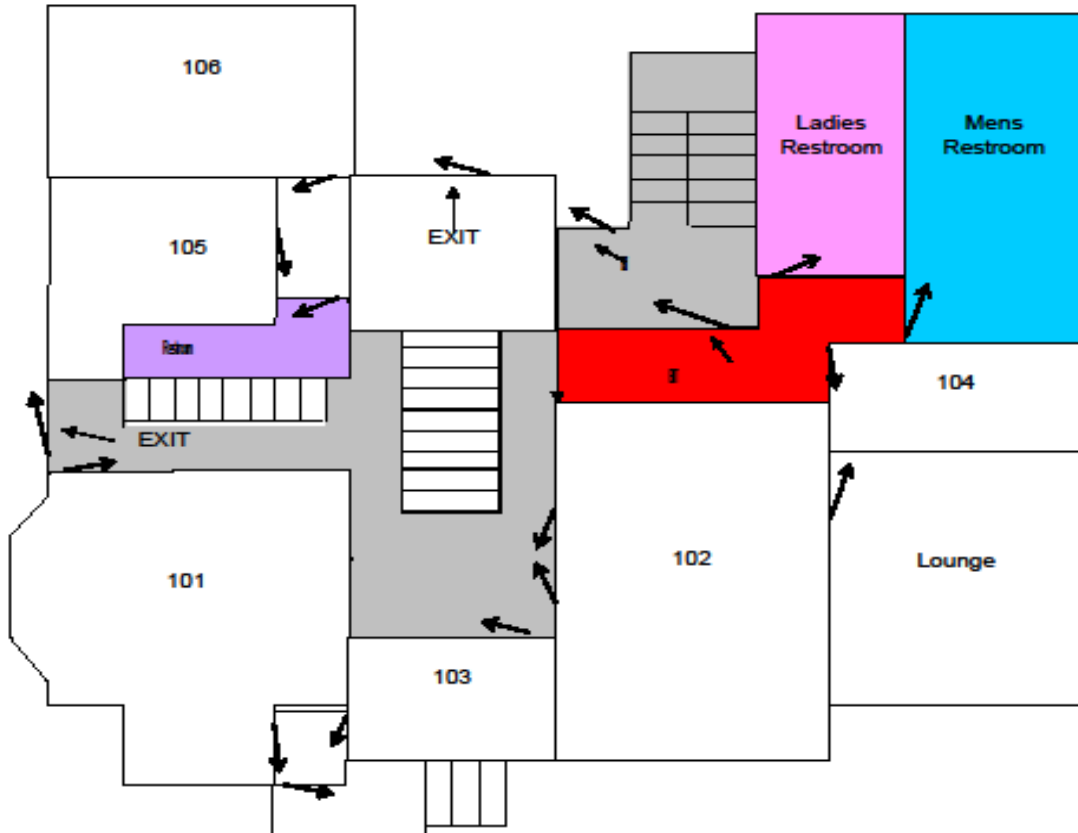

**Memphis Theological Seminary
Sever Weather Safe Areas**

Brown - Shannon Hall
First Floor

EW / 5-12

**Memphis Theological Seminary
Sever Weather Safe Areas**

Founders Hall
First Floor

Red Indicates Safe Areas

EW / 5-12

**Memphis Theological Seminary
Sever Weather Safe Areas**

- C101 Class Room
- C102 Class Room
- C103 / 5808
- C104 Kitchen

Red Indicates Safe Area

Cumberland Hall
First Floor

EW/5-12

**Memphis Theological Seminary
Sever Weather Safe Areas**

**Hilliard Hall
First Floor**

Memphis Theological Seminary Sever Weather Safe Areas