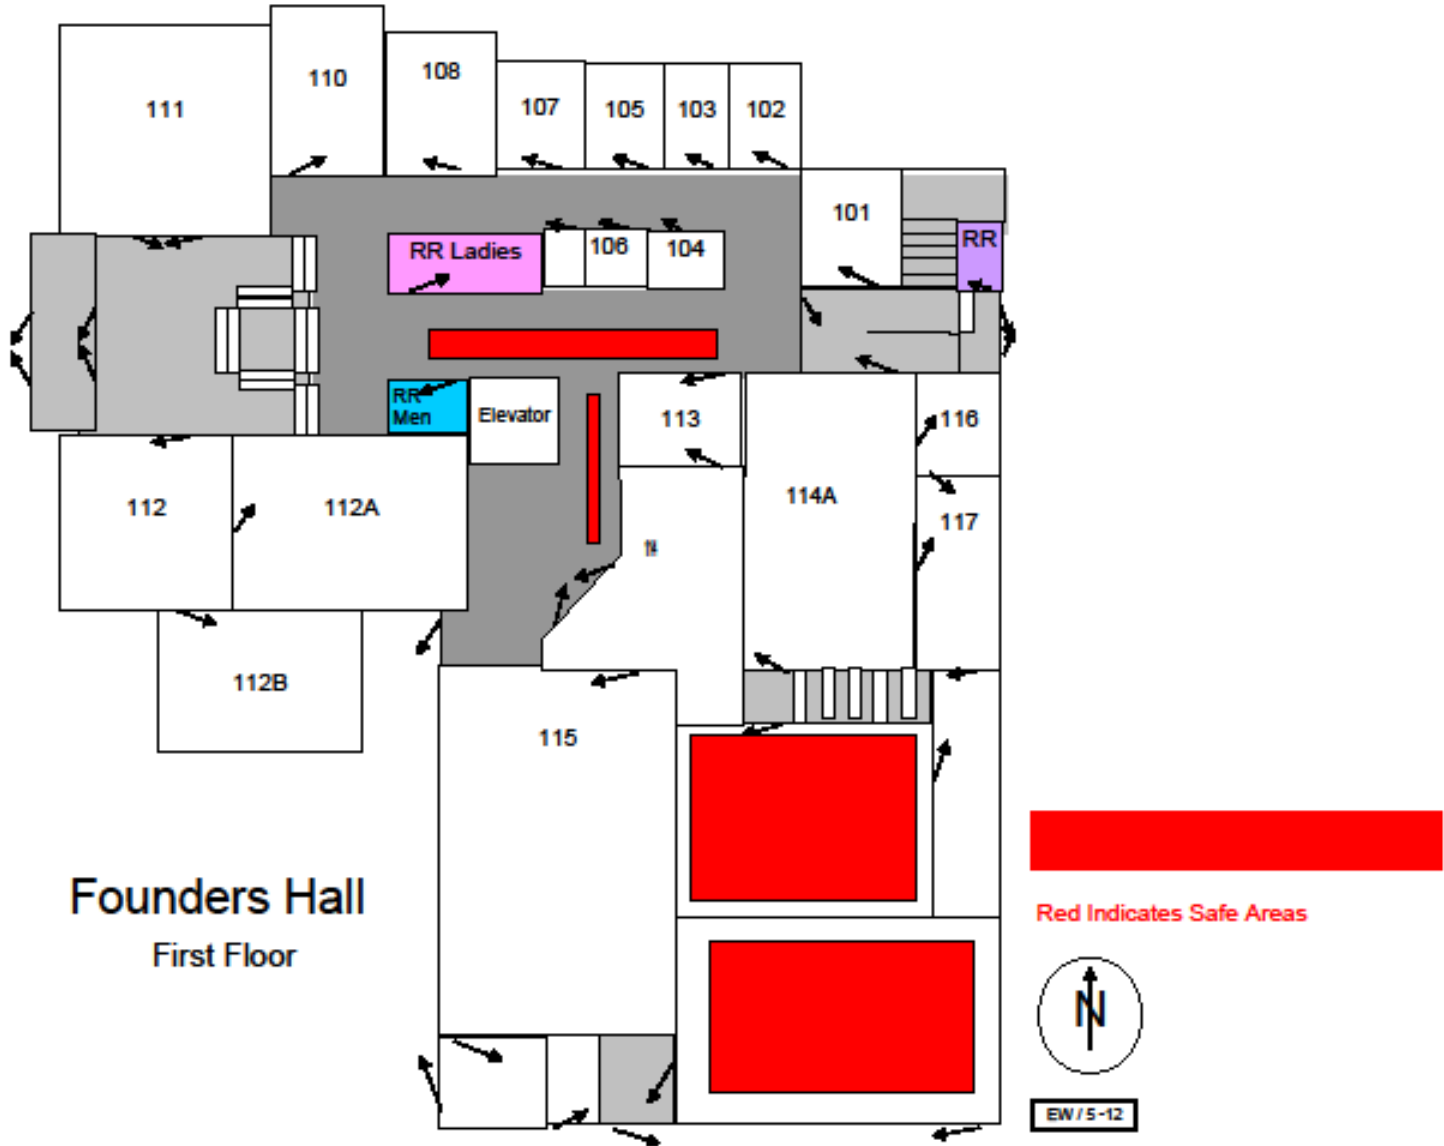

**Memphis Theological Seminary
Sever Weather Safe Areas**

Brown - Shannon Hall
First Floor

EW / 5-12

**Memphis Theological Seminary
Sever Weather Safe Areas**

Founders Hall
First Floor

Red Indicates Safe Areas

EW / 5-12

**Memphis Theological Seminary
Sever Weather Safe Areas**

- C101 Class Room
- C102 Class Room
- C103 / 5808
- C104 Kitchen

Red Indicates Safe Area

Cumberland Hall
First Floor

EW/5-12

**Memphis Theological Seminary
Sever Weather Safe Areas**

**Hilliard Hall
First Floor**

Memphis Theological Seminary Sever Weather Safe Areas